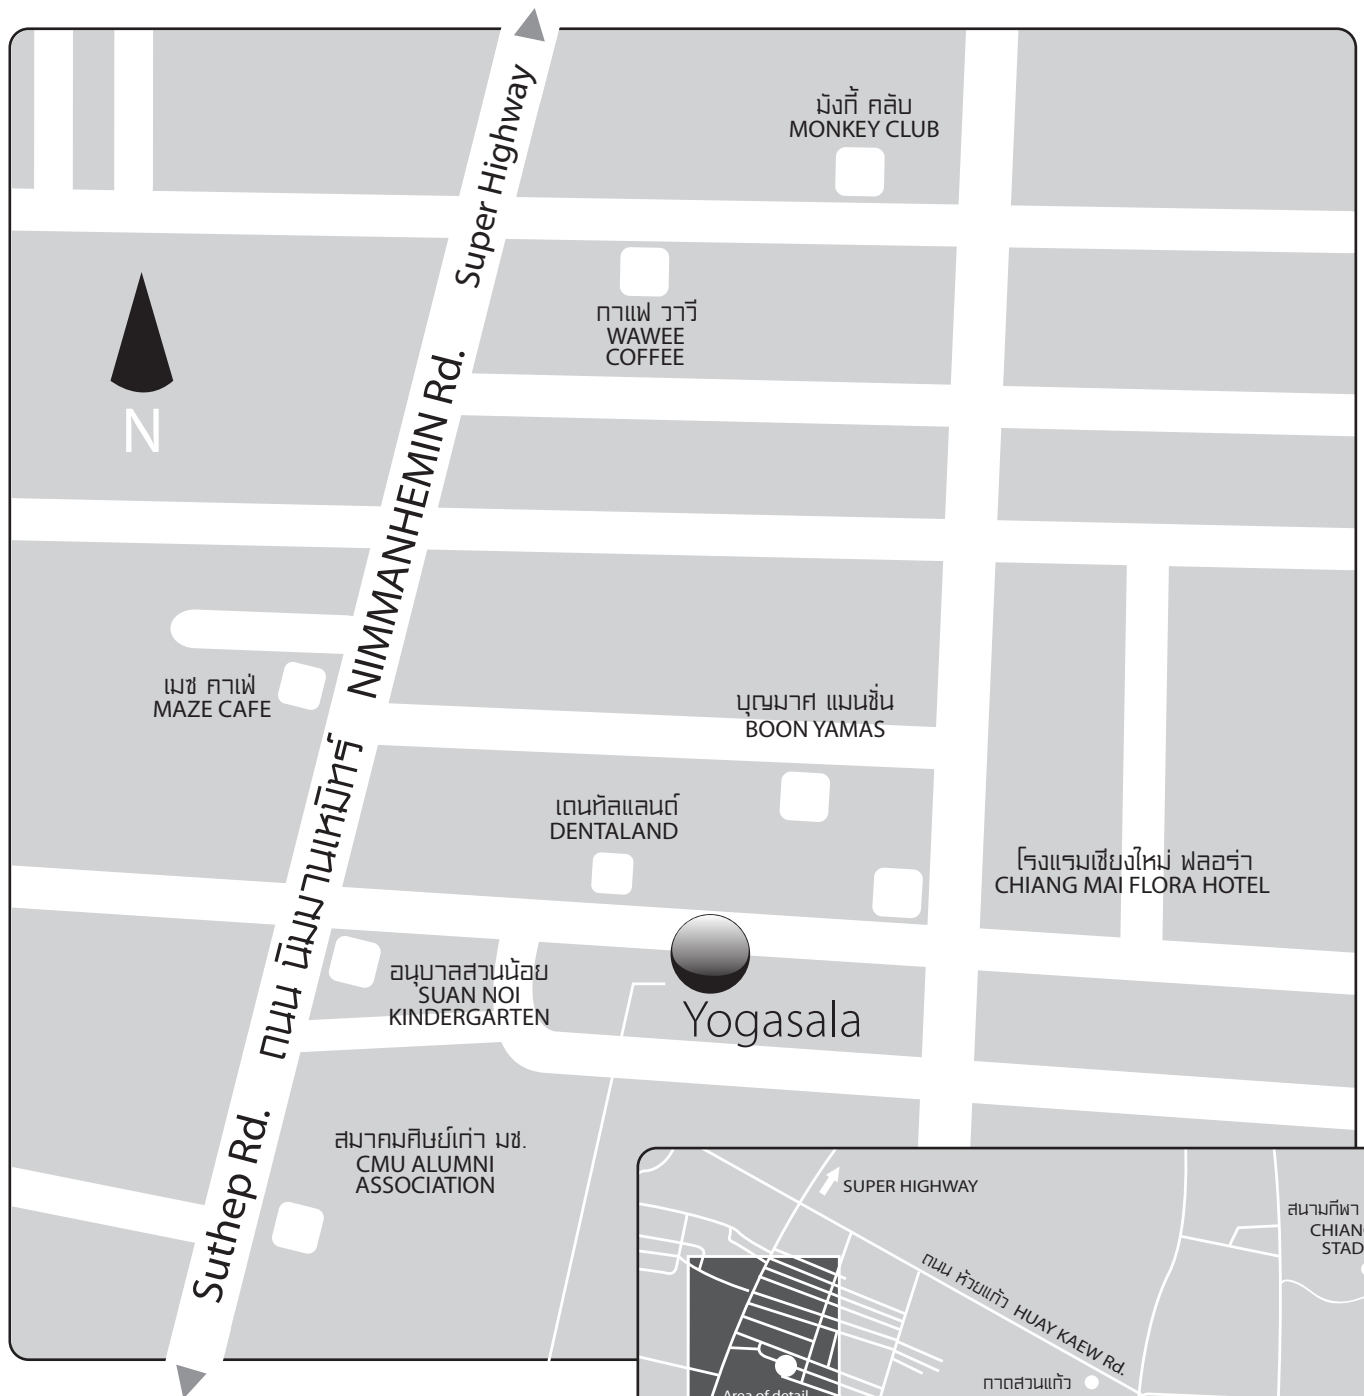

# CHIANGMAI YOGASALA

Where to find us...

Chiang Mai Yogasala  
3rd Floor, No. 14, Soi 17, Nimmanhemmin Road,  
T. Suthep, A. Muang, Chiang Mai 50200, Thailand  
[www.cmyogasala.com](http://www.cmyogasala.com)